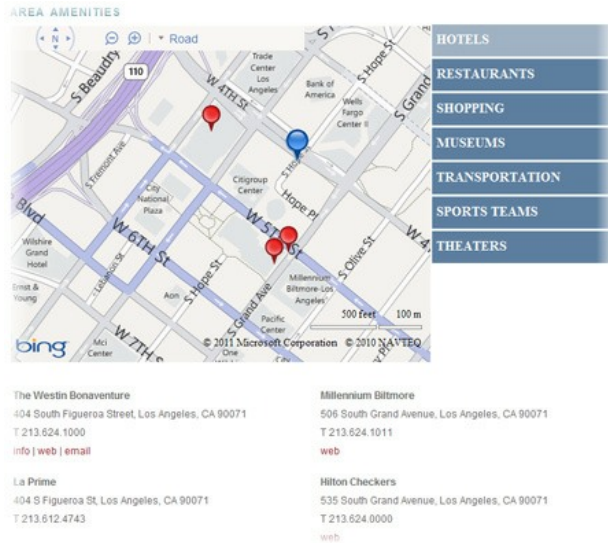

# Area Amenities Map

## About Area Amenities Map:

The **Area Amenities Map** gives you the option to consolidate all of the groups and listings into a single interactive page utilizing a Bing map to visually display the listings' locations relative to the property.

### Note:

- The classic **Area Information** format lays out the various groups and its listings on separate pages along with a stock photo or property image. When the **Area Amenities Map** is enabled, the images associated with each group will be disabled (not deleted) in order to make room for the map. The transition from the map view to the classic view or vice versa is seamless and does not require re-uploading images or listings.
-