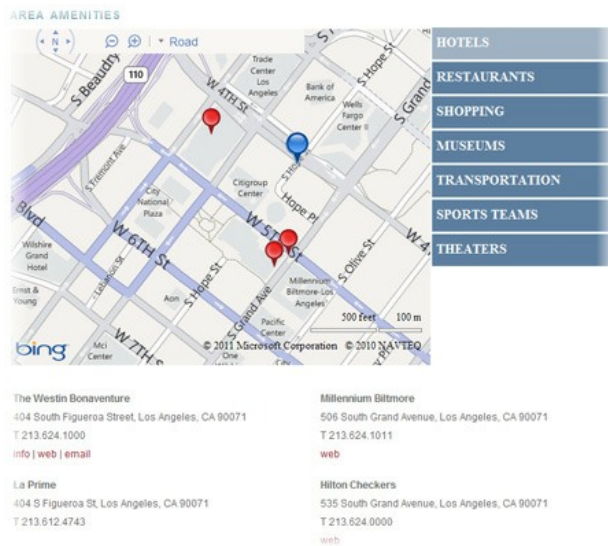

Area Amenities Map

About Area Amenities Map:

The **Area Amenities Map** gives you the option to consolidate all of the groups and listings into a single interactive page utilizing a Bing map to visually display the listings' locations relative to the property.

Note:

- The classic **Area Information** format lays out the various groups and its listings on separate pages along with a stock photo or property image. When the **Area Amenities Map** is enabled, the images associated with each group will be disabled (not deleted) in order to make room for the map. The transition from the map view to the classic view or vice versa is seamless and does not require re-uploading images or listings.
-