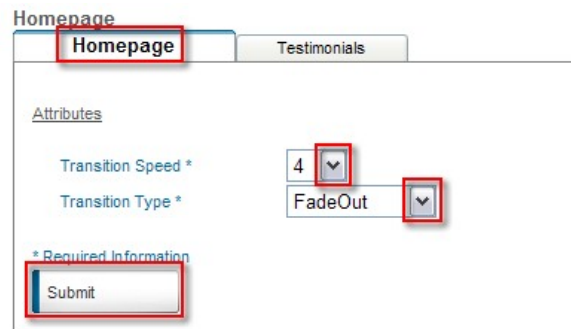

Note:

1. The Transition Speed is determined by a value number from 1-20 with "1" being the fastest speed and "20" being the slowest speed.
   - Changes in the Modern Theme affect the transition of the Photo Gallery preview thumbnail images.
3. Click on the drop-down menu to select the desired **Transition Type** (*Normal, Fade Out, or Vertical Wipe*).