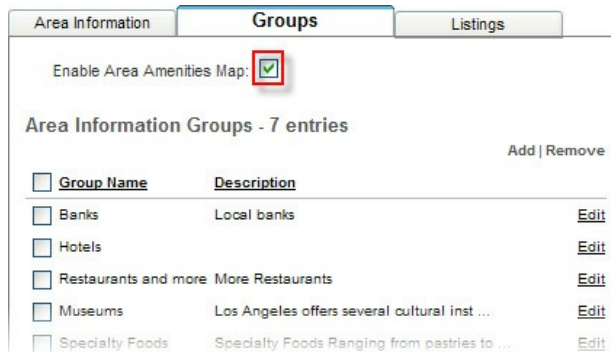

## Enable / Disable Area Amenities Map:

When enabling the **Area Amenities Map**, the rest of the features, such as creating, editing, and removing groups and listings as well as reordering groups and listings, will work as normal.

1. Go to **Content Manager** > **Area Information**.

2. Click on the **Groups** tab.

3. Select or deselect the **Enable Area Amenities Map** checkbox.

4. Click on **Save**.

Banks  
Hotels  
Restaurants and more  
Museums  
Specialty Foods  
Transportation  
Catering