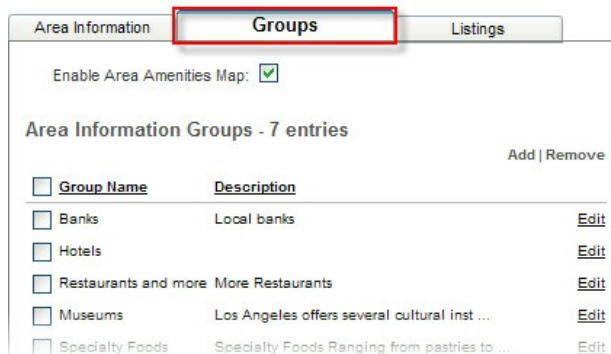

# Enable / Disable Area Amenities Map

[Content Manager](#) > [Area Information](#) > [Groups Tab](#)

## Enable / Disable Area Amenities Map:

When enabling the **Area Amenities Map**, the rest of the features, such as creating, editing, and removing groups and listings as well as reordering groups and listings, will work as normal.

1. Go to **Content Manager** > **Area Information**.

2. Click on the **Groups** tab.

3. Select or deselect the **Enable Area Amenities Map** checkbox.

4. Click on **Save**.

Banks  
Hotels  
Restaurants and more  
Museums  
Specialty Foods  
Transportation  
Catering