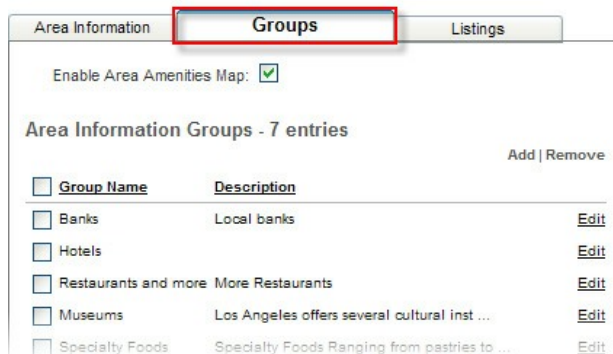

Enable / Disable Area Amenities Map

[Content Manager](#) > [Area Information](#) > [Groups Tab](#)

Enable / Disable Area Amenities Map:

When enabling the **Area Amenities Map**, the rest of the features, such as creating, editing, and removing groups and listings as well as reordering groups and listings, will work as normal.

1. Go to **Content Manager** > **Area Information**.

2. Click on the **Groups** tab.

3. Select or deselect the **Enable Area Amenities Map** checkbox.

4. Click on **Save**.

Banks
Hotels
Restaurants and more
Museums
Specialty Foods
Transportation
Catering